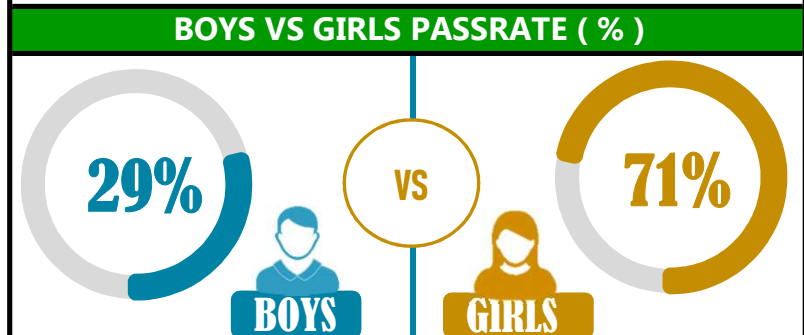

OVERALL GRADE ANALYSIS	NO.	SEATED	%
A	2	24	8%
B	12		50%
C	10		42%
D	0	0	0%
E	0		0%

OVERALL PERFORMANCE ANALYSIS		
REGISTERED	24	100%
SEATED	24	100%
ABSENTEES	0	0%
PASSED	24	100%
FAILED	0	0%