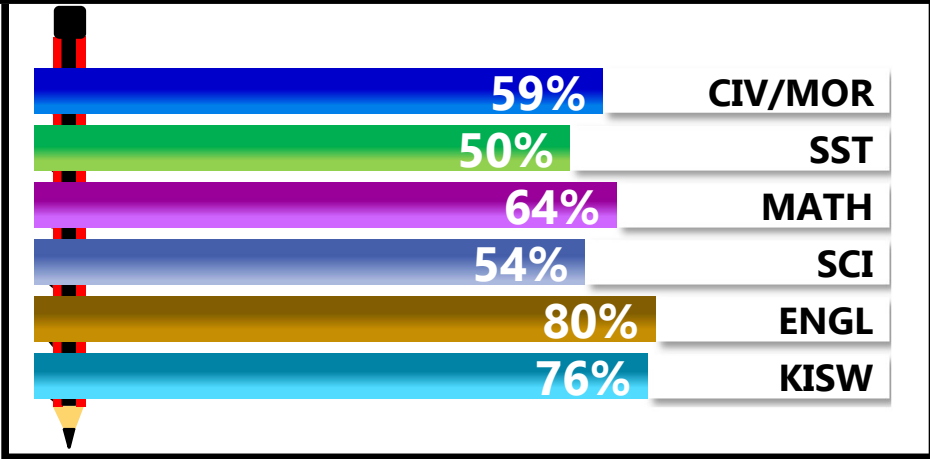

ELITE DIGNITY				
REGION: DAR ES SALAAM		SCHOOL AVERAGE	191.8	OVERALL GRADE		
DISTRICT: KINONDONI				CATEGORY		B
				BELOW 40		

SUBJECT PERFORMANCE ANALYSIS

SUBJECT NAME	AVG	%	RNK
ENGLISH	39.8	80%	1
KISWAHILI	38.0	76%	2
MATHEMATICS	32.0	64%	3
CIVIC & MORAL	29.7	59%	4
SCIENCE	27.1	54%	5
SOCIAL STUDIES	25.2	50%	6
BOYS/GIRLS PASS RATE	STD	AVG	%
BOYS	7	0.29	29%
GIRLS	17	0.71	71%

GRADE ANALYSIS SUMMARY					
SUBJECT NAME/GRADE	A	B	C	D	E
MATHEMATICS	4	8	11	1	0
KISWAHILI	7	16	1	0	0
ENGLISH	11	12	1	0	0
SCIENCE	2	5	13	4	0
SOCIAL STUDIES	1	2	16	5	0
CIVIC AND MORAL	1	11	9	2	0